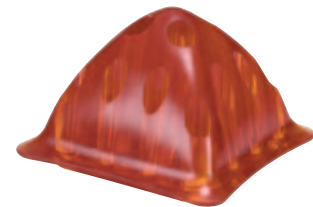

HWPEN1 - How pen 1 cm 10 x 10 x 7
Portapenne con fori di due differenti diametri
Pen holder with holes in two different diameters