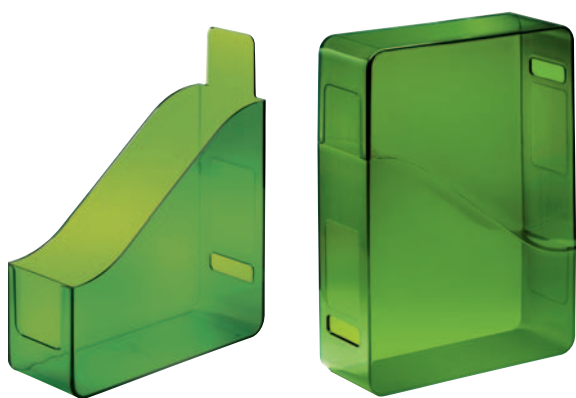

HWDOC - How document 2 pezzi cm 70 x 50
Vaschetta portacorrispondenza sovrapponibile
Superimposable mail holder trays

HWDOC2 - How document 2 cm 26,5 x 34
Vaschetta portacorrispondenza impilabile
Superimposable mail holder trays

HWEDD - How everyday on desk cm 15 x 24,5
Blocco di 200 fogli completo di supporto matita e temperamatite
200 sheets block with support, pencil and pencil sharpener

HWMUCH - How much cm 17 x 12 x 4
Calcolatrice da tavolo. Alimentazione a batteria. Display LCD a dieci cifre.
Funzione di percentuale e radice quadrata.
*Desk calculator. Battery feeding. LCD display with ten digits.
Percentage and square root function.*