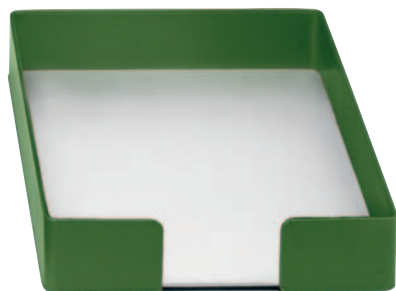

FLAT1 - Flat 1 cm 58 x 43

FLAT1M - Flat 1 medium cm 50 x 35

Sottomano in pelle con inserti portapenne in alluminio anodizzato
Leather pad with anodised aluminium pen holder

FLAT2 - Flat 2 cm 58 x 44

Sottomano in pelle con inserti portapenne in alluminio anodizzato
Leather pad with anodised aluminium pen holder

FLATPEN - Flat pen cm 8 x 8 x 11,3

Bicchieri portapenne in pelle con inserti in alluminio anodizzato
Leather pen holder with anodised aluminium inserts

FLATCARDS - Flat cards cm 21,5 x 8 x 8,5

Portacarte in pelle con inserti in alluminio anodizzato
Leather cards holder with anodised aluminium inserts

FLATDOC - Flat document cm 23,5 x 33 x 5,3

Vaschetta porta corrispondenza in pelle con inserti in alluminio anodizzato
Mail holder in leather with anodised aluminium inserts

FLATBK- Flat basket cm 25,5 x 25,5 x 35,5