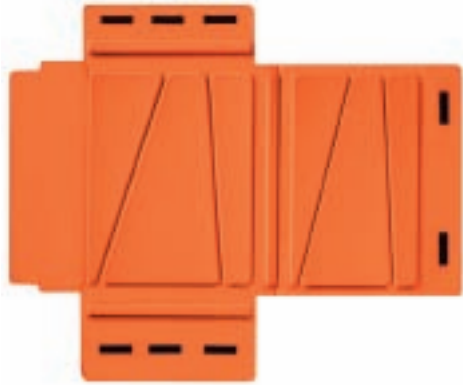

Funzioni - Features

Porta computer
Holds PC

Porta computer
Holds PC

Porta computer
Holds PC

Colori - Colours

	Nero	Ametista	Antracite	Arancio	Giallo	Grigio	Silver
BIT - Business in travel			●	●			●
ARKT12 - Ark tech 12"	●	●		●		●	
ARKT154 - Ark tech 15,4"	●	●		●		●	
ARKT17 - Ark tech 17"	●			●		●	

	Nero	Ametista	Antracite	Arancio	Giallo	Grigio	Silver
SHELL12 - Shell 12"	●				●		●
SHELL154 - Shell 15,4"	●			●	●		●
SHELL17 - Shell 17"	●						

BIT - Business in travel cm 39 x 32 x 4
 Porta computer.
 Computer holder.