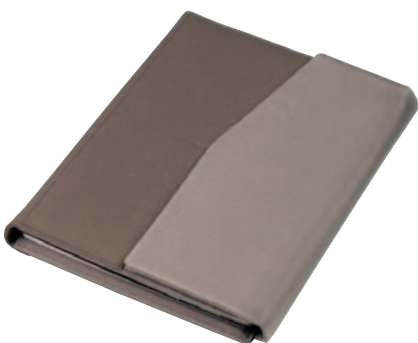

Agende - Diary

ARKW1L - Work 1 large interc. cm 24 x 32 **ARKW7L** - Work 7 large interc. cm 21 x 29,7
ARKW1M - Work 1 medium interc. cm 15 x 21 **ARKW7M** - Work 7 medium interc. cm 17 x 24
ARKW1SM - Work 1 small interc. cm 11 x 16,5 **ARKW7SM** - Work 7 small interc. cm 11 x 16,5