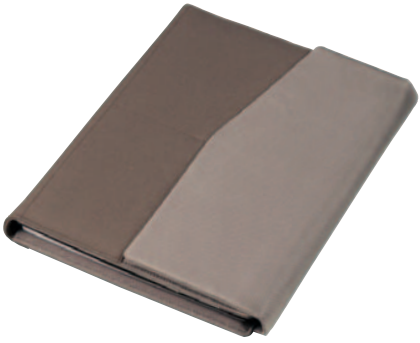

Portfolio - Portfolio

ARKSC - Portfolio flap cm 25 x 32