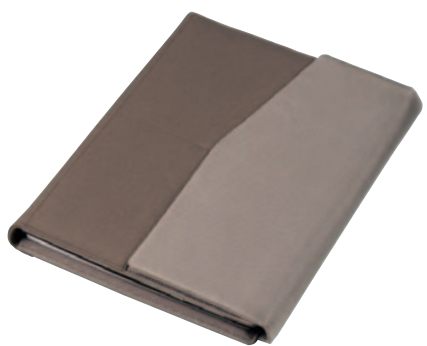

Trolley. Portacomputer estraibile.

Trolley. Extractable pc holder.

**Portfolio - Portfolio**

**ARKSC - Portfolio flap** cm 25 x 32

**ARKSC2 - Portfolio snap** cm 25 x 32

**ARKSCZ - Portfolio zip** cm 24 x 34