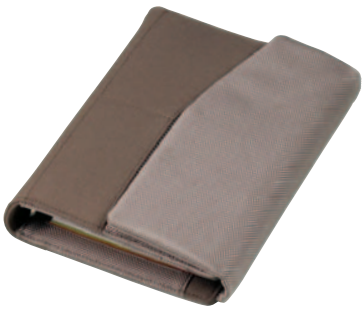

Organizer - Organizer

ARKA4 - Organizer flap A4 cm 21 x 29,7 **ARKTV** - table cm 14,8 x 21 **ARKM** - medium cm 9,5 x 17 **ARKPK** - pocket cm 8 x 12,7