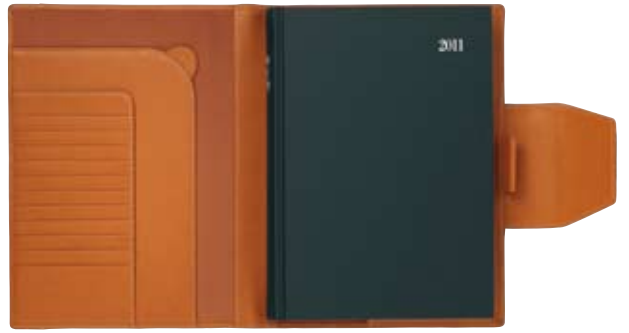

DBDIS - Day by day flap cm 19 x 25